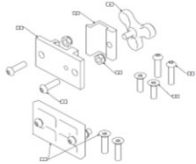

Spare Parts

Spare clamp kit