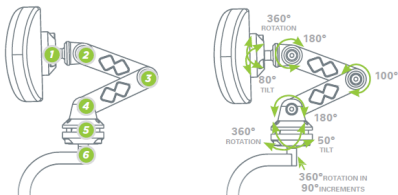

**Matrx Headrest Series**  
 Retail Order form  
 Paediatric - Adult Applications

**Loxx Headrest Hardware**

**HARDWARE ADJUSTMENTS**

**Features**

Easy and intuitive user friendly single lever  
 Four Point of adjustment including 2 ball joints  
 for optimal angle, rotation and offset positions  
 8" or 12" Horizontal Slide bar for optimal  
 depth  
 High visibility protective urethane safety tip  
 Crashed Test

Code	X	Description	Price
1634173		Matrx Loxx soft headrest pad kit (LHRK)	£188.30
1634150		Matrx Loxx standard hardware	Height and depth adjustable £110.60

**Elan Headrest Hardware**

**HARDWARE ADJUSTMENTS**

**Features**

Compact and Elegant - Maximum  
 adjustability  
 Six points of adjustment Multi-disk locking  
 provides superior holding with no slide bar  
 protrusion  
 3 Link Extended Version available for extra  
 depth orientation  
 Crash tested