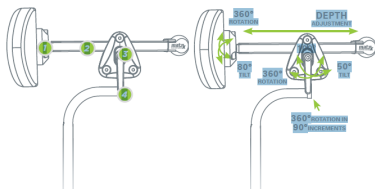

**Matrx Headrest Series**  
 Retail Order form  
 Paediatric - Adult Applications

**Loxx Headrest Hardware**

**HARDWARE ADJUSTMENTS**

**Features**

Easy and intuitive user friendly single lever  
 Four Point of adjustment including 2 ball joints  
 for optimal angle, rotation and offset positions  
 8" or 12" Horizontal Slide bar for optimal  
 depth  
 High visibility protective urethane safety tip  
 Crashed Test

**Features**

Compact and Elegant - Maximum  
 adjustability  
 Six points of adjustment Multi-disk locking  
 provides superior holding with no slide bar  
 protrusion  
 3 Link Extended Version available for extra  
 depth orientation  
 Crash tested